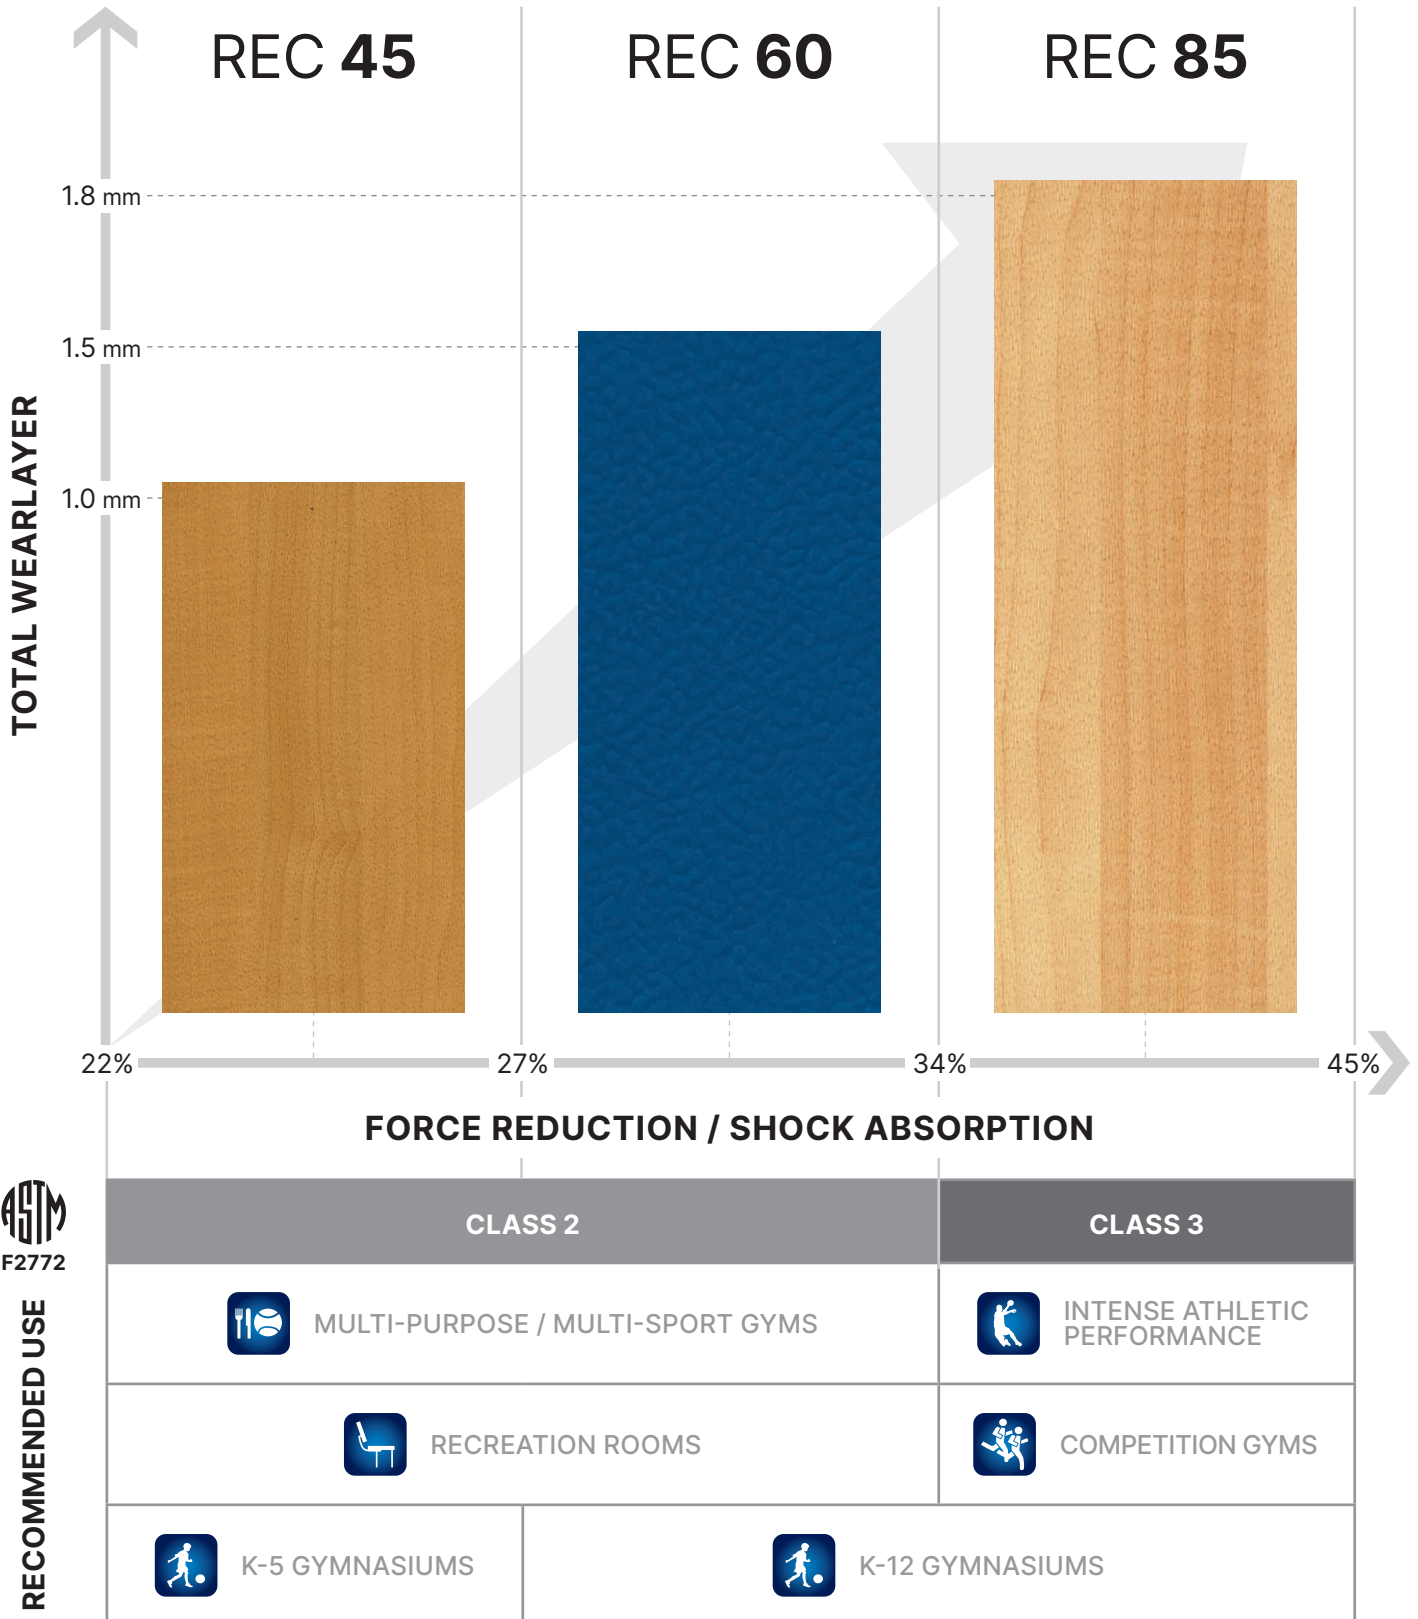

STOCKING PROGRAM

Best-selling wood designs and our most popular colors are always in stock and ready to ship.

15-YEAR WARRANTY

When installed in accordance with Gerflor's installation instructions, all Recreation products carry a 15-Year Limited Warranty.

Recreation for safe play and multipurpose flooring solutions

REC 60

PUR Protect®

SAFER PLAY WITH IMPROVED CUSHIONING & DURABILITY

6.0mm
C2

REC 60 offers more shock absorption as well as a thicker wearlayer, making it a great option for sports activities combined with multipurpose activities.