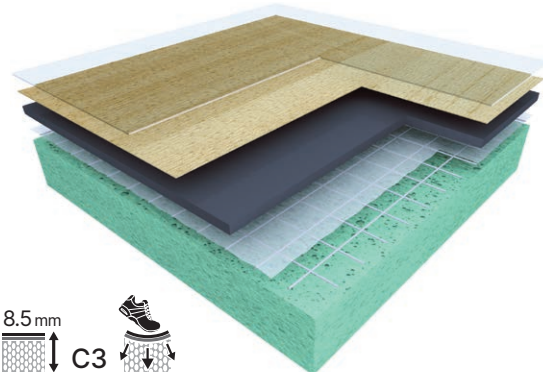

IDEAL FOR SAFE EVERYDAY PLAY

4.5mm
C2

REC 45 is recommended for light recreational activities and general multipurpose use.

- 0.18" (4.5 mm) thick
- 0.04" (1 mm) thick vinyl wearlayer
- Comfort / Force Reduction: $\geq 22\%$; meets ASTM F2772 Class 2 shock absorption
- Noise control management up to 17 dB

REC 85

PUR Protect®

ACTIVITY-MINDED SAFETY, CUSHIONING & DURABILITY

8.5mm
C3

REC 85 brings a performance-oriented combination of force reduction and durability at the top of the Recreation range.

- 0.33" (8.5 mm) thick
- 0.07" (1.8 mm) thick vinyl wearlayer
- Comfort / Force Reduction: $\geq 34\%$; meets ASTM F2772 Class 3 shock absorption
- Noise control management up to 20 dB
- Ideal for gymnasiums as well as fitness areas

Wood designs are available in 86' 6" long rolls designed for standard gymnasium court sizes for fewer seams and better looking floors. All Recreation floors feature two internal layers of fiberglass, providing more durability than floors with only one layer.