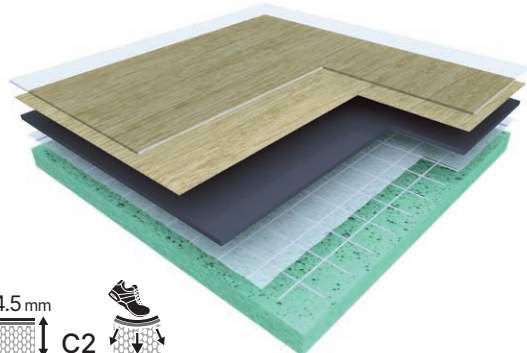

4.5mm
C2

REC 45 is recommended for light recreational activities and general multipurpose use.

- 0.18" (4.5 mm) thick
- 0.04" (1 mm) thick vinyl wearlayer
- Comfort / Force Reduction: $\geq 22\%$; meets ASTM F2772 Class 2 shock absorption
- Noise control management up to 17 dB