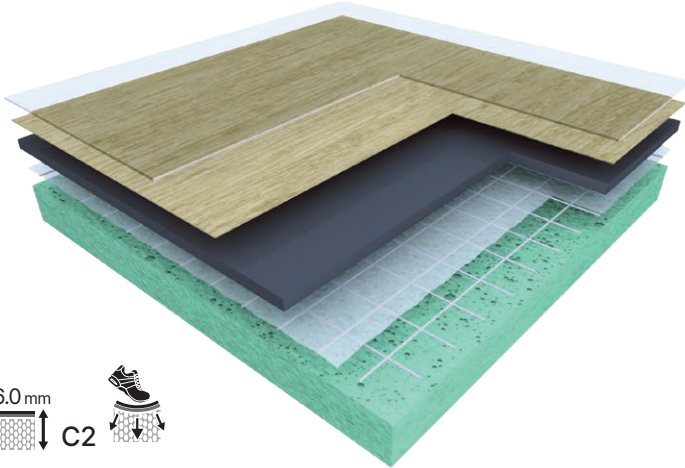

STOCKING PROGRAM

Best-selling wood designs and our most popular colors are always in stock and ready to ship.

15-YEAR WARRANTY

When installed in accordance with Gerflor's installation instructions, all Recreation products carry a 15-Year Limited Warranty.

Recreation for safe play and multipurpose flooring solutions

REC 60

PUR Protect®

SAFER PLAY WITH IMPROVED CUSHIONING & DURABILITY

6.0mm
C2

REC 60 offers more shock absorption as well as a thicker wearlayer, making it a great option for sports activities combined with multipurpose activities.